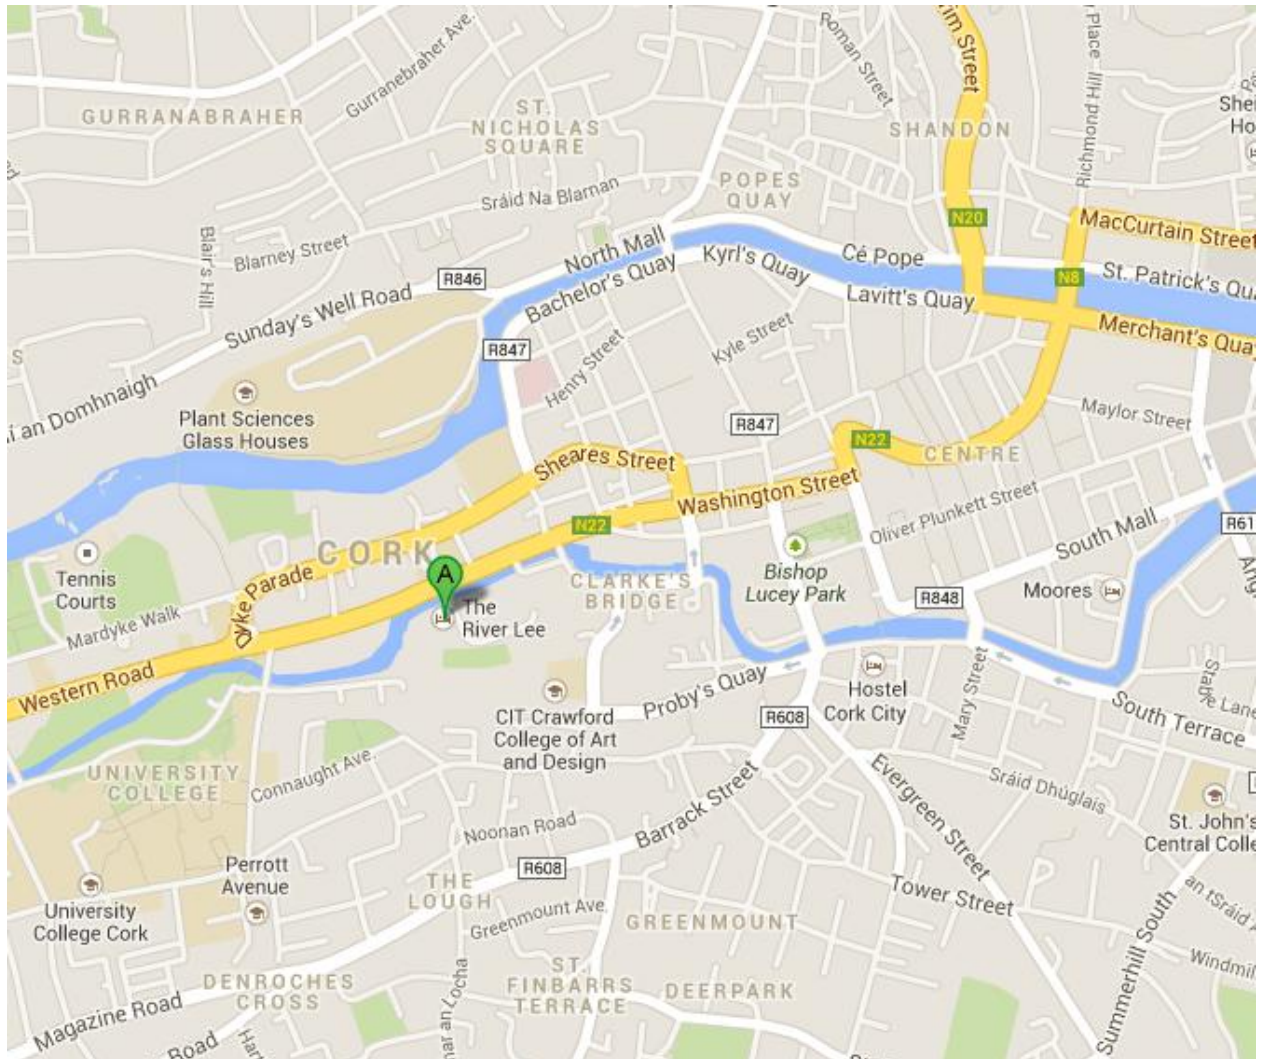

# The River Lee Hotel

Western Road  
Cork

Tel: +353 (0) 21 425 2700

**PDP Training • 14 Herbert Street • Dublin 2**  
Tel. + 353 (0)1 657 1479